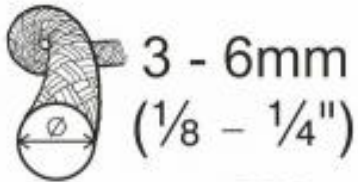

## **Köysilukko Clamcleat Inline, 3-6 mm**

---