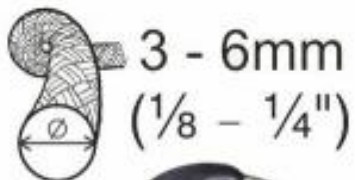

## **Köysilukko Clamcleat Inline tupla, 3-6 mm**

---